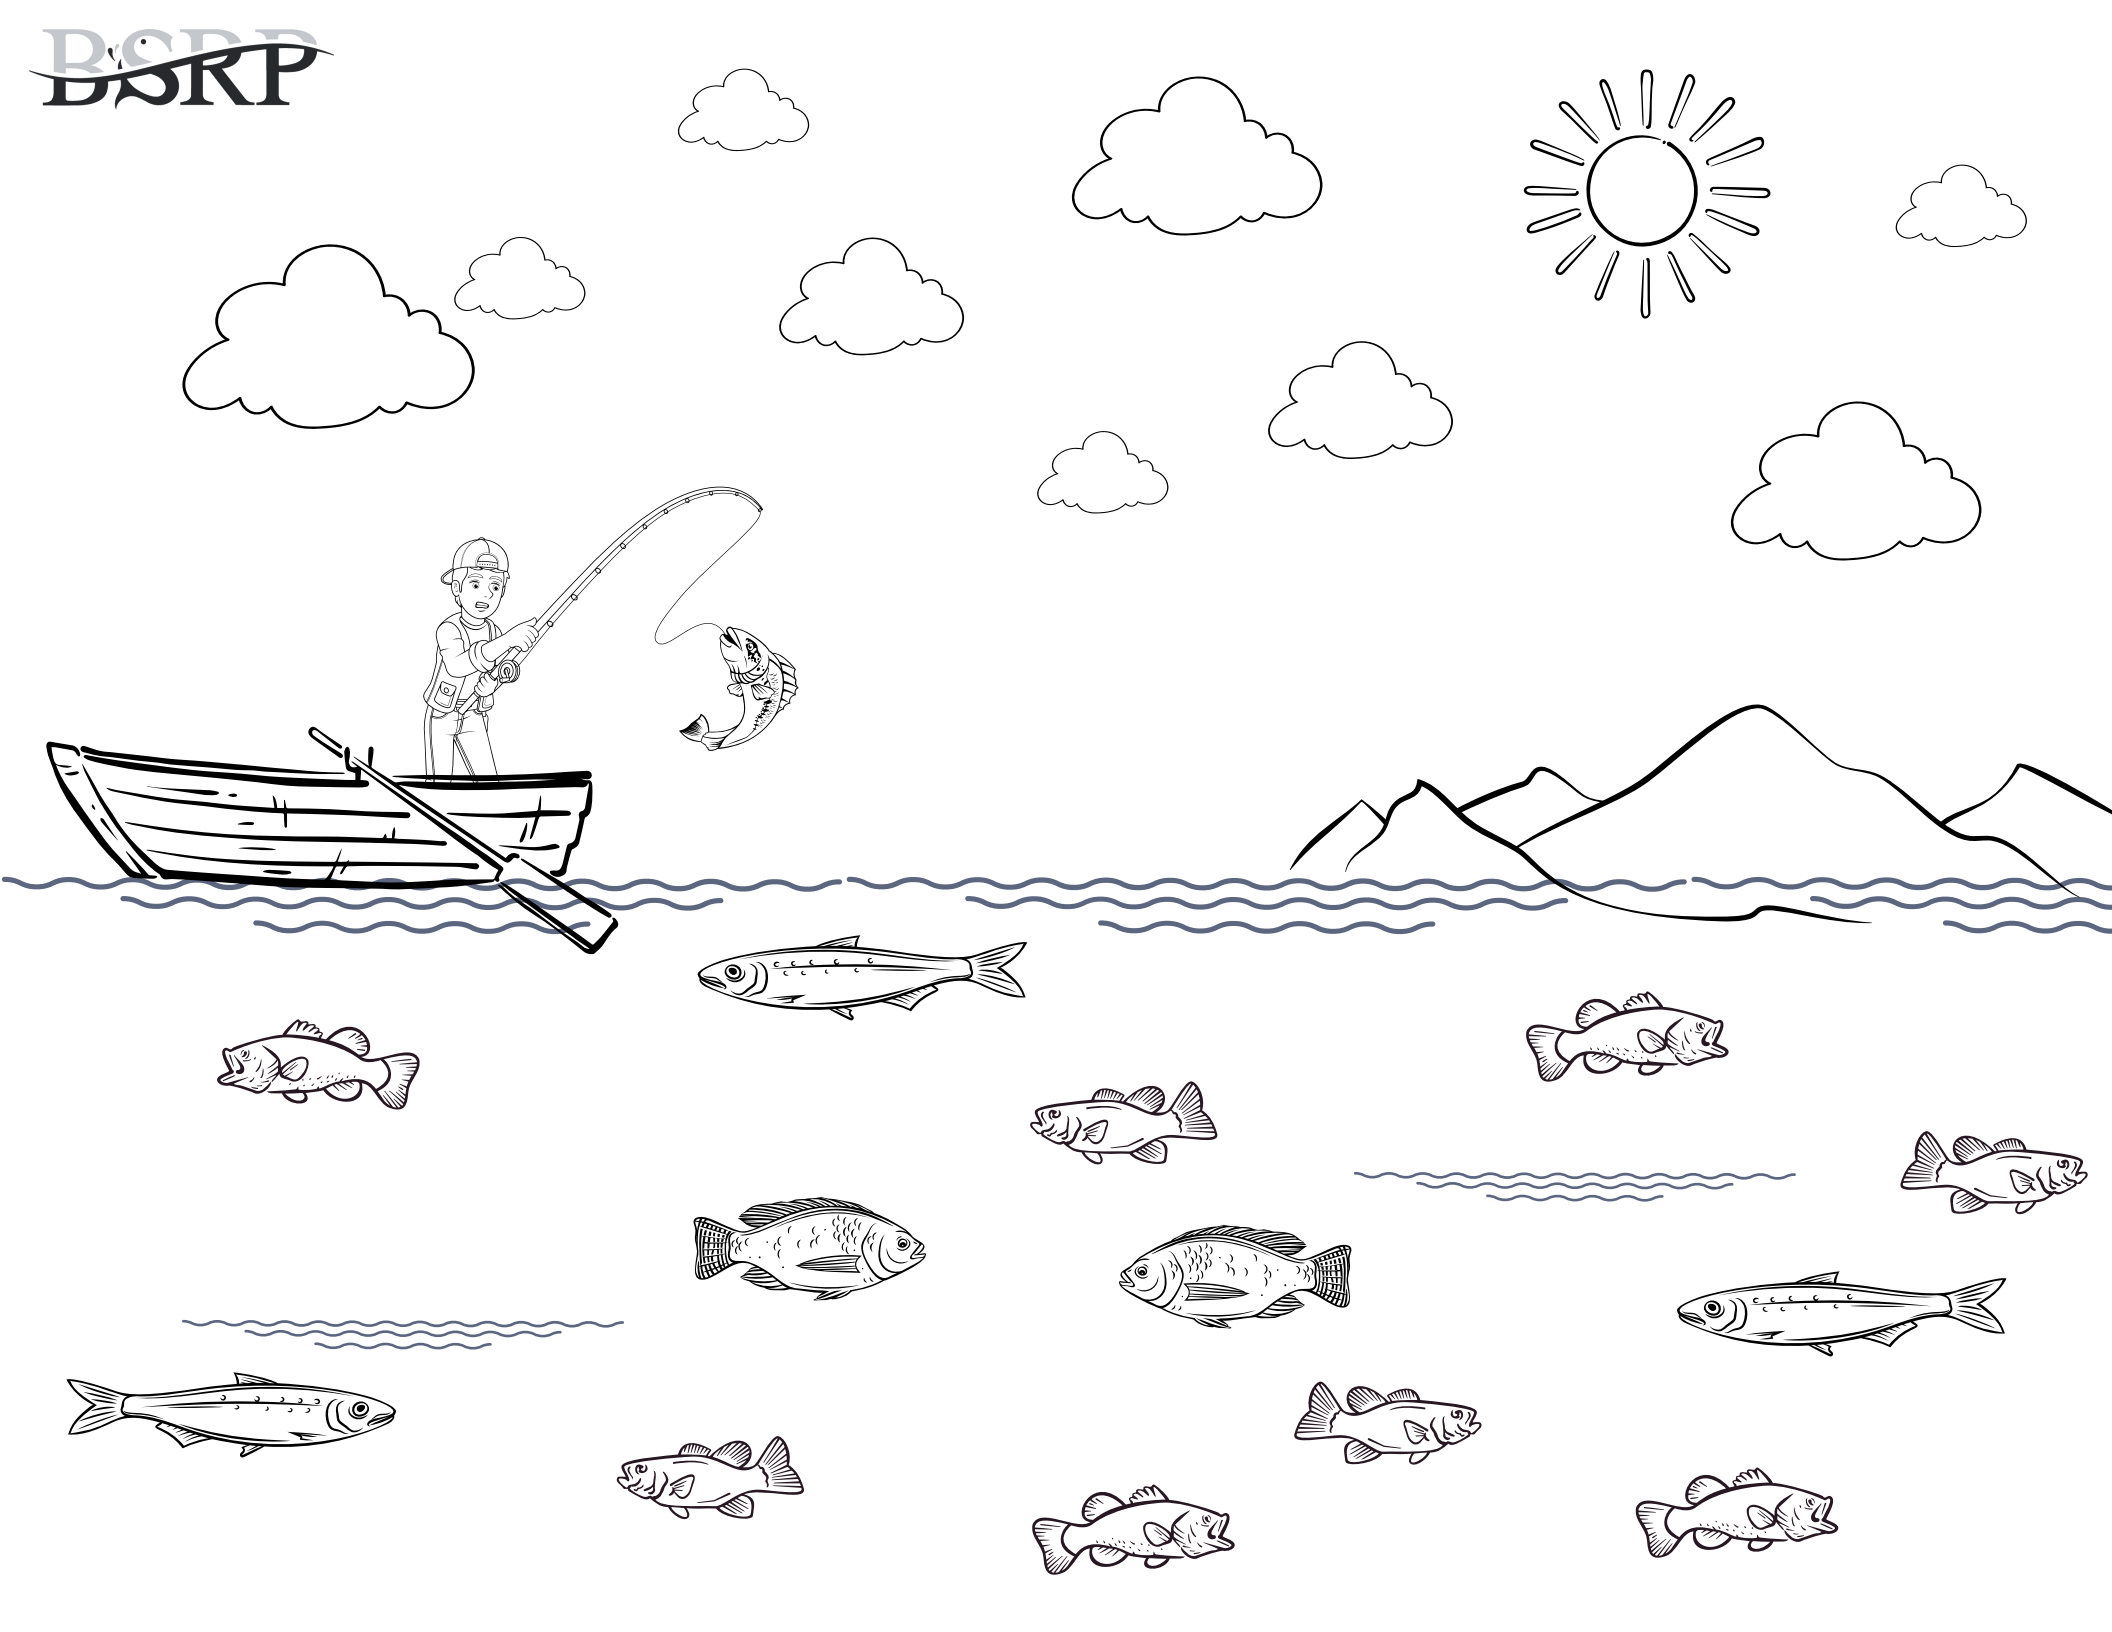

~~BSRP~~
BSRP

~~BSRP~~
BSRP

~~BSRP~~
BSRP

WHAT IS

WATER QUALITY?

A large whiteboard with a black border, containing the text "WHAT IS WATER QUALITY?" and a central water drop icon. A small rectangular box is visible at the bottom right of the whiteboard.

BIG SIOUX

RIVER

PROJECT