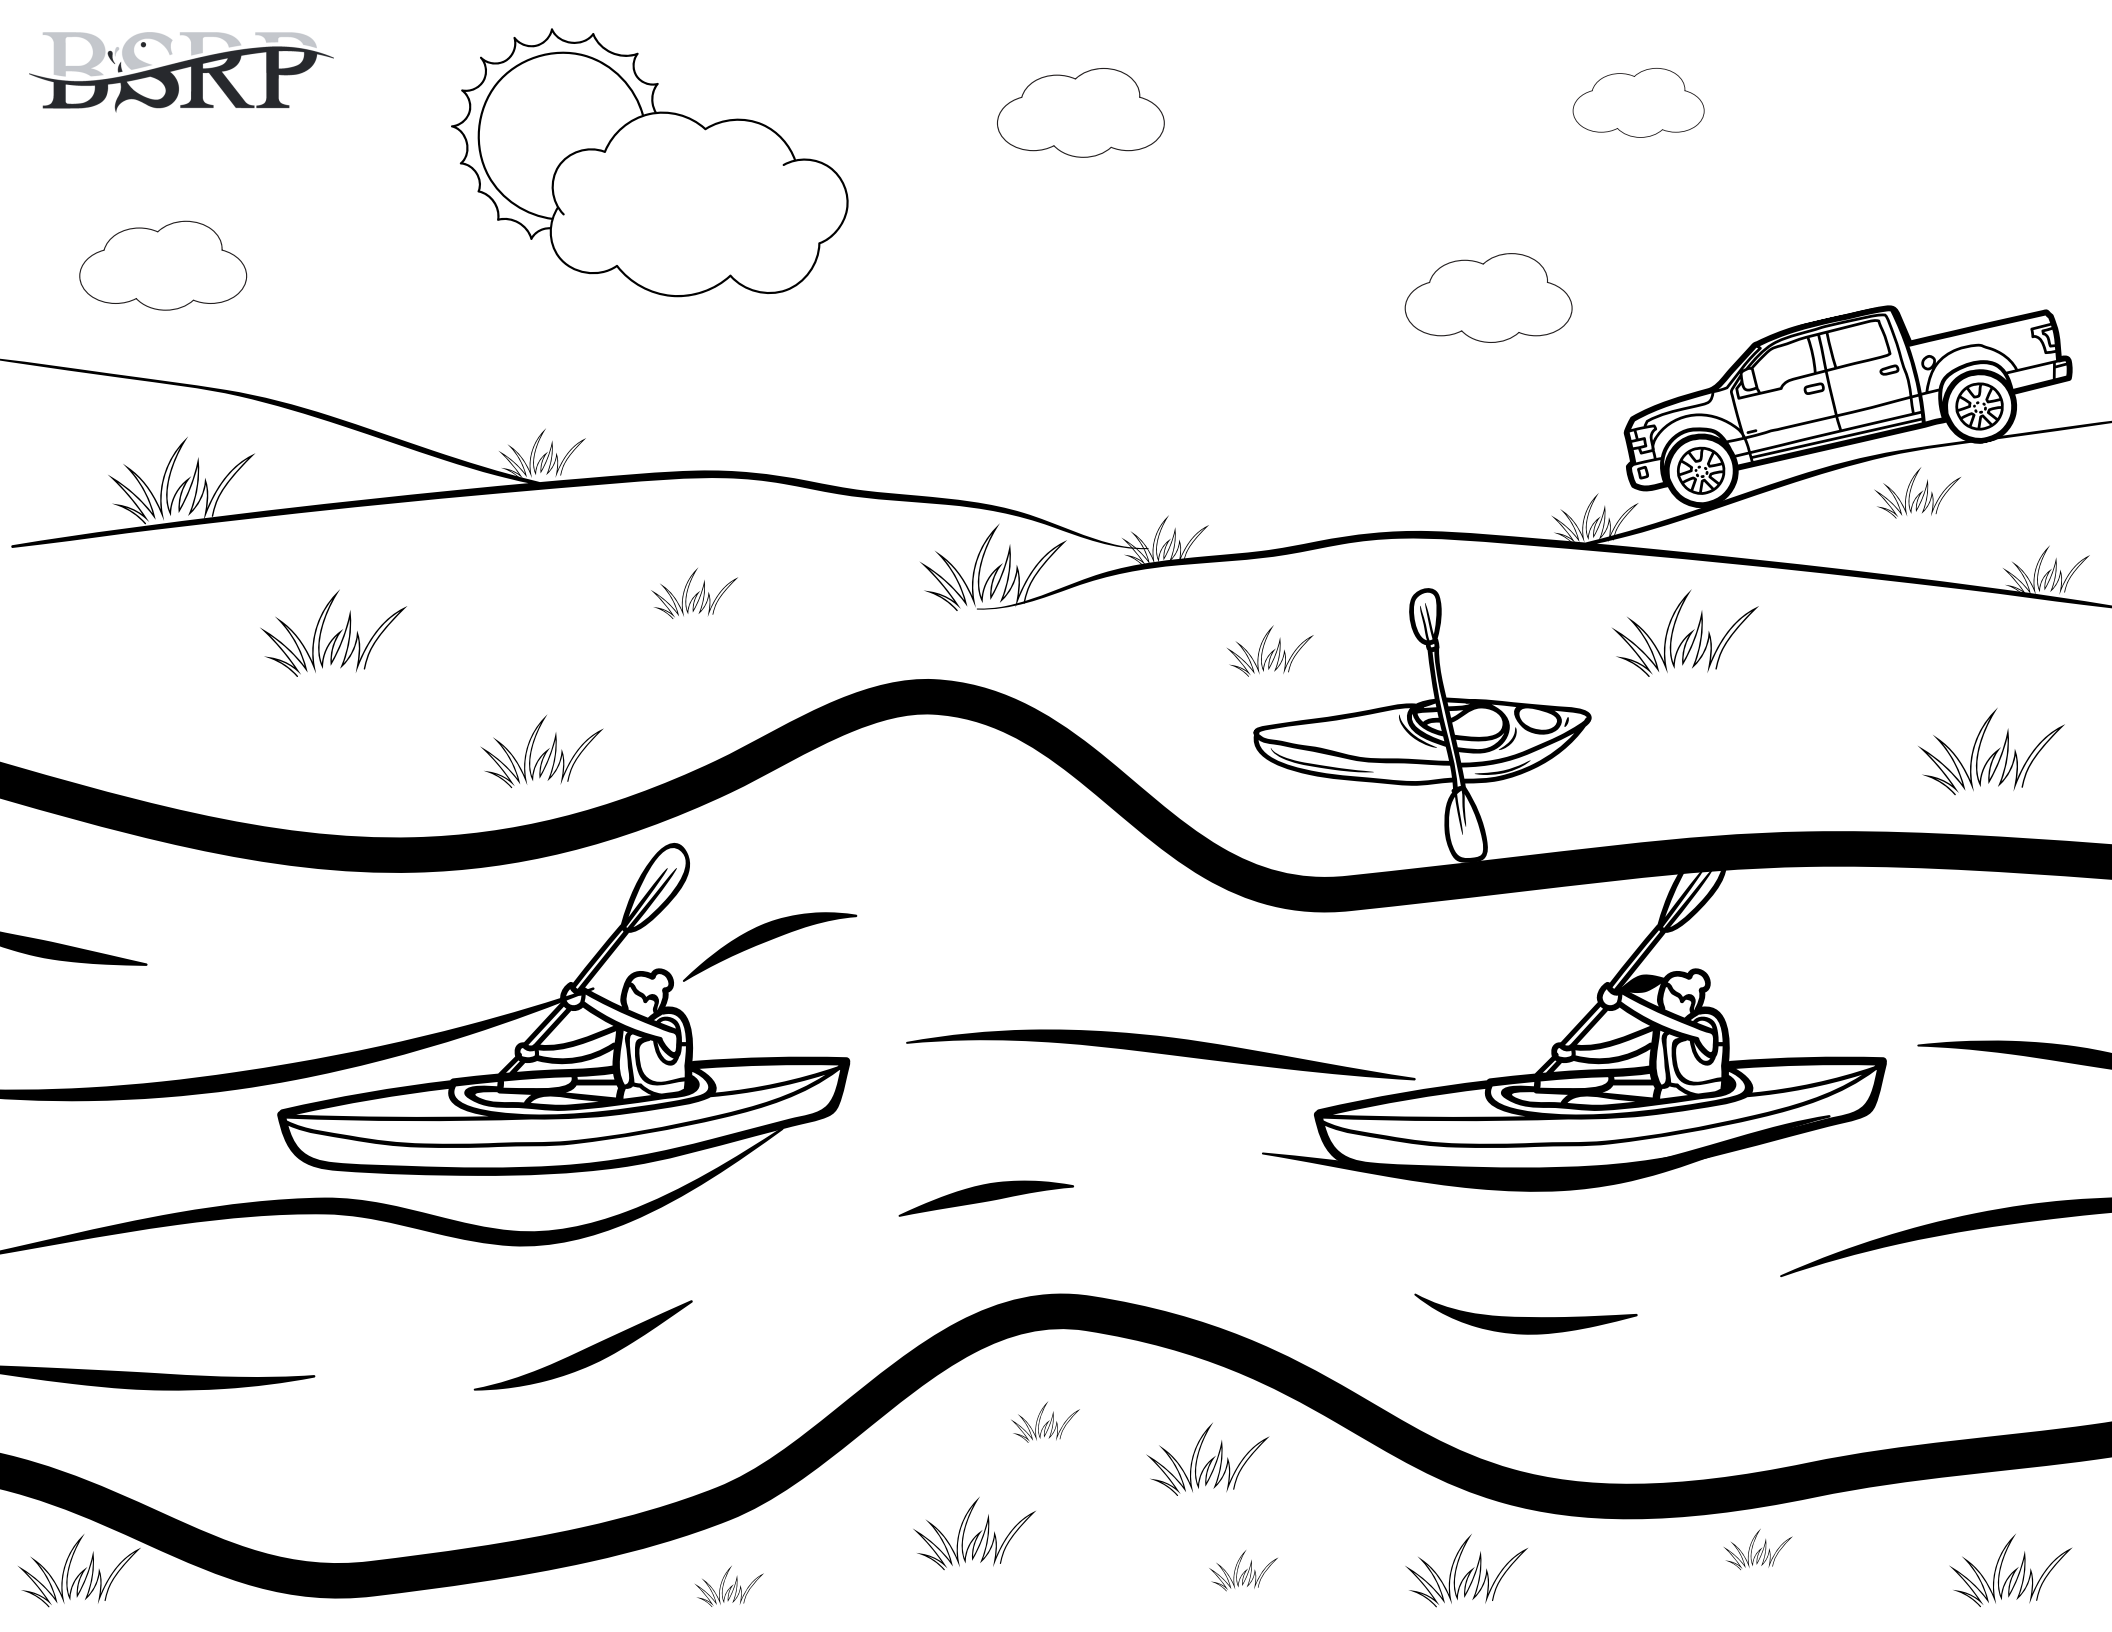

~~BSRP~~
BSRP

~~BSRP~~
BSRP

~~BSRP~~
BSRP

WHAT IS

WATER QUALITY?

A large whiteboard with a black border, containing the text "WHAT IS WATER QUALITY?" and a central water drop icon. A small rectangular box is visible at the bottom right of the whiteboard.

BIG SIOUX

RIVER

PROJECT